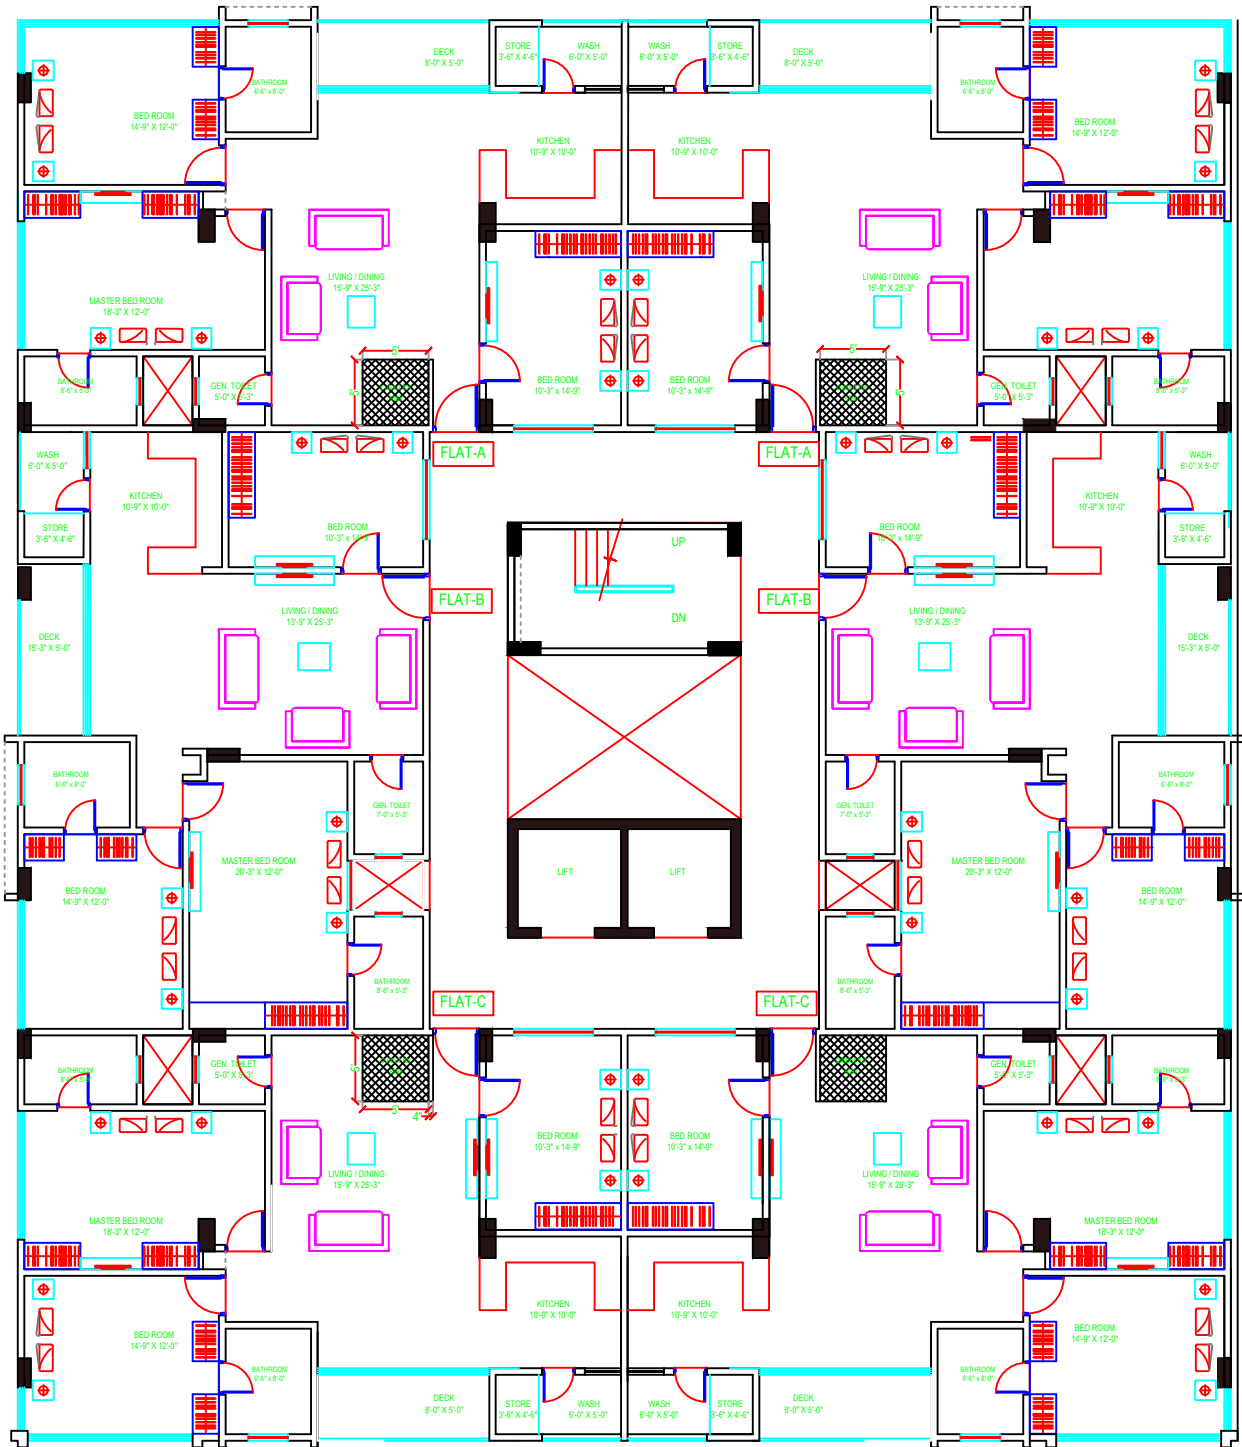

La Veer

La Veer

laveer life
7th floor top slab stair
cutout